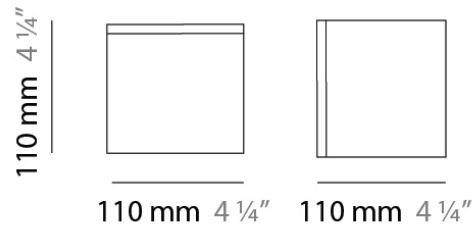

KUBIK SURFACE

D83279

PROJECT	_____
TYPE	_____
NOTES	_____
QUANTITY	_____
DATE	_____

GENERAL

Series: Kubik
Brand: Panzeri
Division: Design
Mounting Type: Surface
Mounting Location: Ceiling
Subcategory: Ambient

PHYSICAL

Shape: Square
Length (mm): 110
Length (in): 4 ⁵/₁₆
Width (mm): 110
Width (in): 4 ⁵/₁₆
Height (mm): 110
Height (in): 4 ⁵/₁₆
Light Distribution: Omnidirectional
Weight (kg): 0.66
Weight (lbs): 1.45
Diffuser: Matte White Blown Glass
Fixture Finish: WHI
Fixture Material: Metal

ELECTRICAL

Input Wattage Range: 1 - 9 W
Lamp Type: LED
Input Wattage (W): 9.5
Total Output Wattage (W): 9
Dimming: Non-Dimmable
Driver Included: Yes
Driver Location: Integrated
Driver Type: Constant Current - 120Vac
Driver Class: Class 2
Input Voltage (V): 120 - 277
Constant Current (MA): 250
Upon Request: (Not included - see components) Remote: 0-10Vdc dimming / Phase dimming @120Vac only / Non-dimming 1

LED

Color Temperature (°K): 3000
Max. Delivered Lumen (lm): 667
CRI: >80 CRI
Lamp Life (hrs): 60000

OPTICAL

RATINGS AND CERTIFICATIONS

Certified By: CSA Certified to UL and CSA Standards
IP rating: IP40