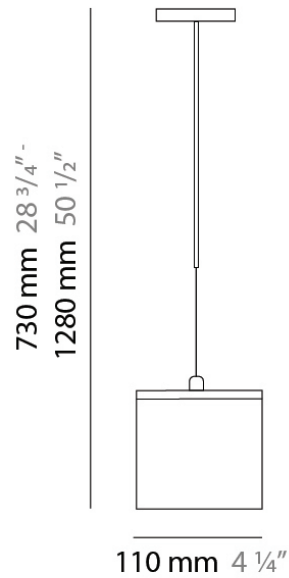

KUBIK SUSPENSION

D81433

GENERAL

Series: Kubik
Brand: Panzeri
Division: Design
Mounting Type: Suspension
Mounting Location: Ceiling
Subcategory: Pendant

PHYSICAL

Shape: Square
Length (mm): 110
Length (in): 4 ⁵/₁₆
Width (mm): 110
Width (in): 4 ⁵/₁₆
Height (mm): 730
Height (in): 28 ³/₄
Max. Overall Height (mm): 1283
Max. Overall Height (in): 50 ¹/₂
Light Distribution: Omnidirectional
Weight (kg): 1.56
Weight (lbs): 3.43
Diffuser: Matte White Blown Glass
Fixture Finish: WHI
Fixture Material: Metal

ELECTRICAL

Input Wattage Range: 10 - 19 W
Lamp Type: LED
Input Wattage (W): 9.5
Total Output Wattage (W): 8
Dimming: Non-Dimmable
Driver Included: Yes
Driver Location: Integrated
Driver Type: Constant Current - 120Vac
Driver Class: Class 2
Input Voltage (V): 120 - 277
Constant Current (mA): 500
Upon Request: (Not included - see components) Remote: 0-10Vdc dimming / Phase dimming @120Vac only / Non-dimming 1

LED

Number of LEDs: 1
Color Temperature (°K): 3000
Max. Delivered Lumen (lm): 1080
CRI: >80 CRI
Lamp Life (hrs): 60000

OPTICAL

RATINGS AND CERTIFICATIONS

Certified By: CSA Certified to UL and CSA Standards
IP rating: IP40

PROJECT	_____
TYPE	_____
NOTES	_____
QUANTITY	_____
DATE	_____